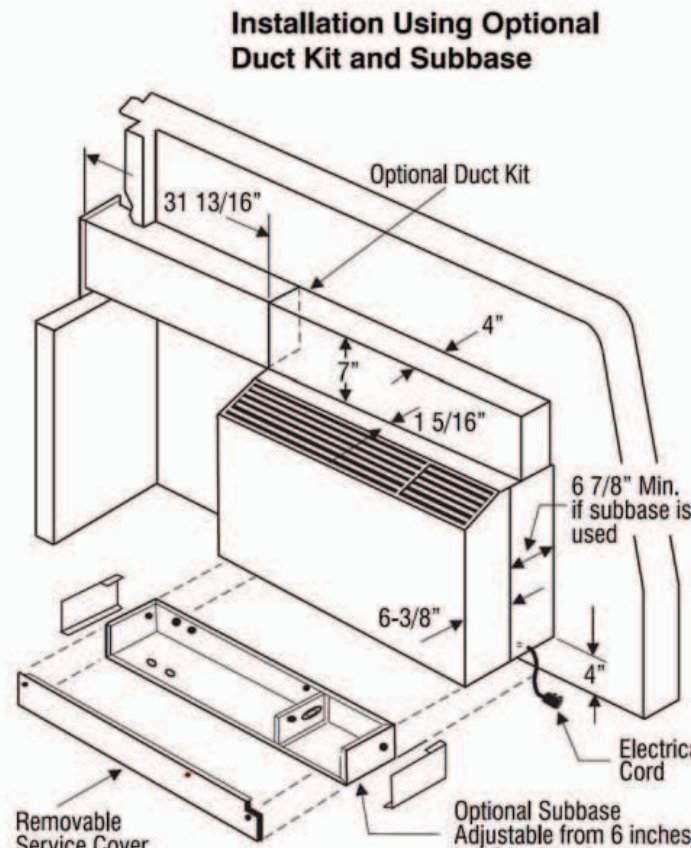

DMQC digital PTAC

DHPC digital PTHP

FOR 32" Wide x 18 5/16" Sleeves

REPLACEMENT FOR // REMPLACEMENT POUR:

- DM, DHP - Applied Comfort™, Islandaire™
- CS, CSM, CHP - Applied Comfort™, ZoneAire™
- Climette - KeepRite™, ZoneAire™
- Seasonall, AP, AP-E, TWC - KeepRite™
- TPW - McQuay™
- C - Heil-Quaker™
- RC30 - RetroAire™
- AVT - Whirlpool™
- Wallmate 51P - Carrier™

Continuously improving the toughest, most dependable, most durable PTACs !

DMQC Electric DHPC Heatpump

32" WIDE X 18 5/16" SLEEVE SIZE
// CONÇU POUR MANCHON

DMQC 09 K 34 E

32" Replacement
// Remplacement
Electric Heat
// Chauffage électrique
Design // Conception C