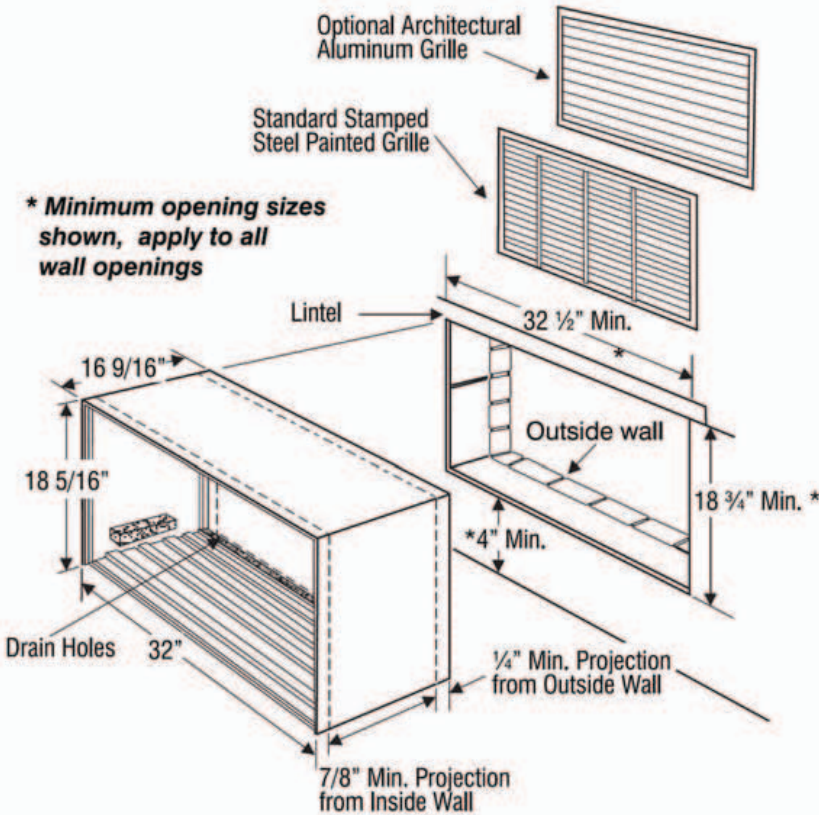

DMQC digital PTAC

DHPC digital PTHP

FOR 32" Wide x 18 5/16" Sleeves

REPLACEMENT FOR // REMPLACEMENT POUR:

- DM, DHP - Applied Comfort™, Islandaire™
- CS, CSM, CHP - Applied Comfort™, ZoneAire™
- Climette - KeepRite™, ZoneAire™
- Seasonall, AP, AP-E, TWC - KeepRite™
- TPW - McQuay™
- C - Heil-Quaker™
- RC30 - RetroAire™
- AVT - Whirlpool™
- Wallmate 51P - Carrier™

Re-Engineered, Re-Styled, and Loaded with Features

- + new premium component design with digital controls
- + front desk and energy management system ready
- + electronic temperature limiting
- + durable & contemporary metal front cover, grille, & door
- + energy efficient - no other replacement compares !

Continuously improving the toughest, most dependable, most durable PTACs !