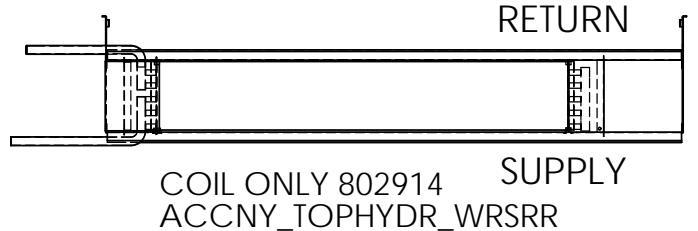

Coil Configurations

STEAM COILS

LEFT HAND SUPPLY AND RETURN

RIGHT HAND SUPPLY AND RETURN

RIGHT HAND SUPPLY
LEFT HAND RETURN

LEFT HAND SUPPLY
RIGHT HAND RETURN

HOT WATER COILS

LEFT HAND SUPPLY AND RETURN

RIGHT HAND SUPPLY AND RETURN

LEFT HAND SUPPLY RIGHT HAND RETURN OR
RIGHT HAND SUPPLY LEFT HAND RETURN

SUPPLY OR RETURN

COIL ONLY 802984
ACCNY_TOPHYDR_WLSRR
ACCNY_TOPHYDR_WRSRLR