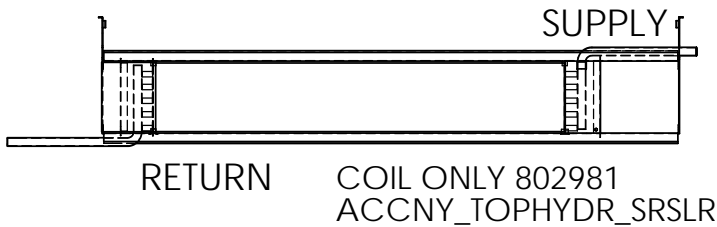

Coil Configurations

STEAM COILS

LEFT HAND SUPPLY AND RETURN

RIGHT HAND SUPPLY AND RETURN

RIGHT HAND SUPPLY
LEFT HAND RETURN

LEFT HAND SUPPLY
RIGHT HAND RETURN

HOT WATER COILS

LEFT HAND SUPPLY AND RETURN

RIGHT HAND SUPPLY AND RETURN

LEFT HAND SUPPLY RIGHT HAND RETURN OR
RIGHT HAND SUPPLY LEFT HAND RETURN

SUPPLY OR RETURN

COIL ONLY 802984
ACCNY_TOPHYDR_WLSRR
ACCNY_TOPHYDR_WRSRLR