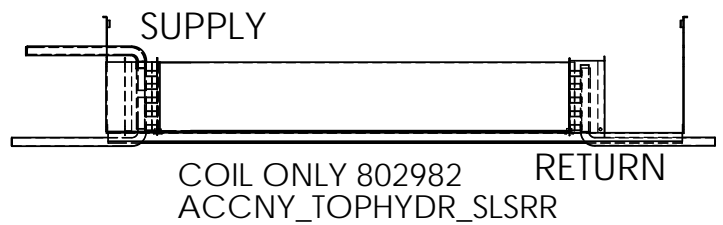

Coil Configurations

STEAM COILS

LEFT HAND SUPPLY AND RETURN

RIGHT HAND SUPPLY AND RETURN

RIGHT HAND SUPPLY
LEFT HAND RETURN

LEFT HAND SUPPLY
RIGHT HAND RETURN

HOT WATER COILS

LEFT HAND SUPPLY AND RETURN

RIGHT HAND SUPPLY AND RETURN

LEFT HAND SUPPLY RIGHT HAND RETURN OR
RIGHT HAND SUPPLY LEFT HAND RETURN

SUPPLY OR RETURN

COIL ONLY 802984
ACCNY_TOPHYDR_WLSRR
ACCNY_TOPHYDR_WRSRLR