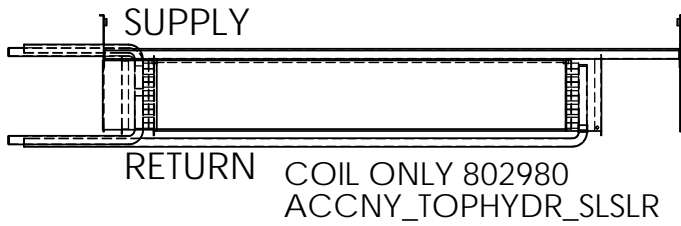

Coil Configurations

STEAM COILS

LEFT HAND SUPPLY AND RETURN

RIGHT HAND SUPPLY AND RETURN

RIGHT HAND SUPPLY
LEFT HAND RETURN

LEFT HAND SUPPLY
RIGHT HAND RETURN

HOT WATER COILS

LEFT HAND SUPPLY AND RETURN

RIGHT HAND SUPPLY AND RETURN

LEFT HAND SUPPLY RIGHT HAND RETURN OR
RIGHT HAND SUPPLY LEFT HAND RETURN

SUPPLY OR RETURN

COIL ONLY 802984
ACCNY_TOPHYDR_WLSRR
ACCNY_TOPHYDR_WRSRLR