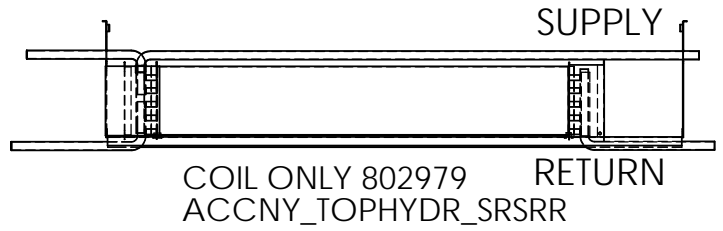

Coil Configurations

STEAM COILS

LEFT HAND SUPPLY AND RETURN

RIGHT HAND SUPPLY AND RETURN

RIGHT HAND SUPPLY
LEFT HAND RETURN

LEFT HAND SUPPLY
RIGHT HAND RETURN

HOT WATER COILS

LEFT HAND SUPPLY AND RETURN

RIGHT HAND SUPPLY AND RETURN

LEFT HAND SUPPLY RIGHT HAND RETURN OR
RIGHT HAND SUPPLY LEFT HAND RETURN

SUPPLY OR RETURN

COIL ONLY 802984
ACCNY_TOPHYDR_WLSRR
ACCNY_TOPHYDR_WRSRLR